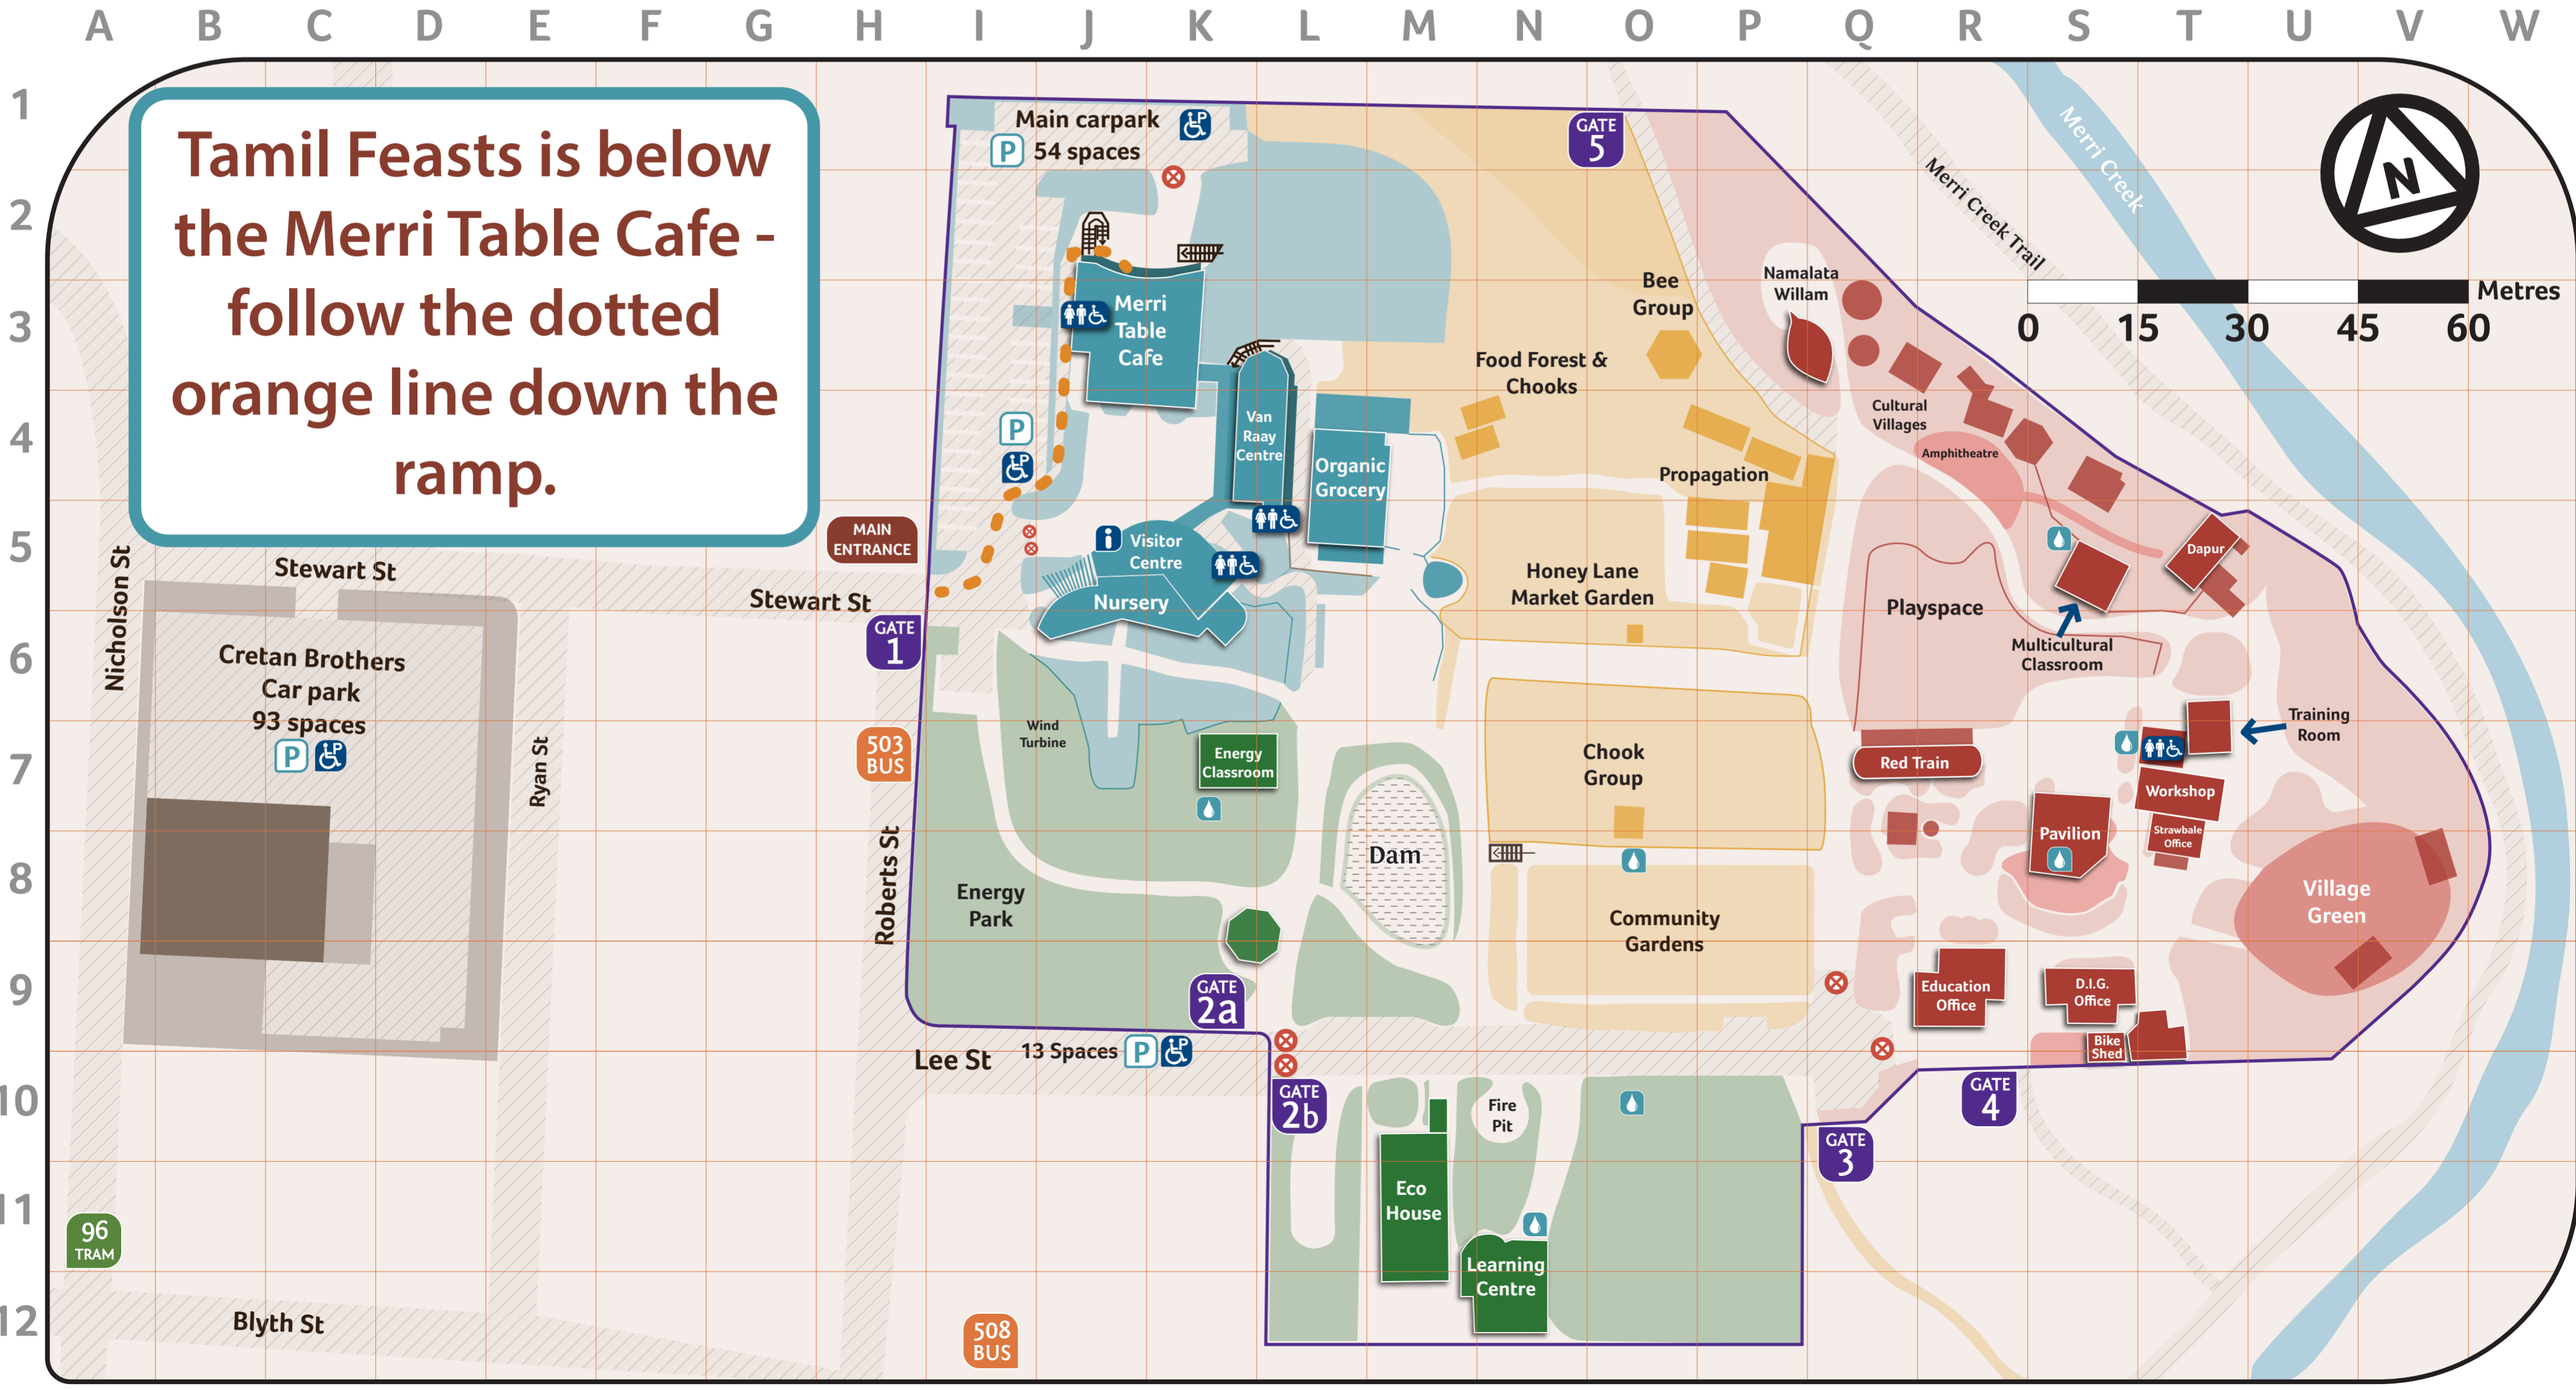

# CERES Community Environment Park

Corner of Roberts & Stewart St, Brunswick East, VIC 3057 03 9389 0100 ceres@ceres.org.au

- CERES is open during daylight hours. See each enterprise for specific opening hours. Excludes events and room hire.
- CERES is a car free park. Limited access is available under special circumstances. e.g. for deliveries.
- Free Wifi across the park.

### Park Precincts

Social Enterprise	Rural
Village	Urban

### Map Legend

YOU ARE HERE	Drinking Water
GATE 1 Entry Gates	Steep Footpath Gradient
Information	Wheel accessible
Disability Parking x1	Bollard
Toilets	Park Borders
	Asphalt/Concrete Area

**Tamil Feasts is below the Merri Table Cafe - follow the dotted orange line down the ramp.**